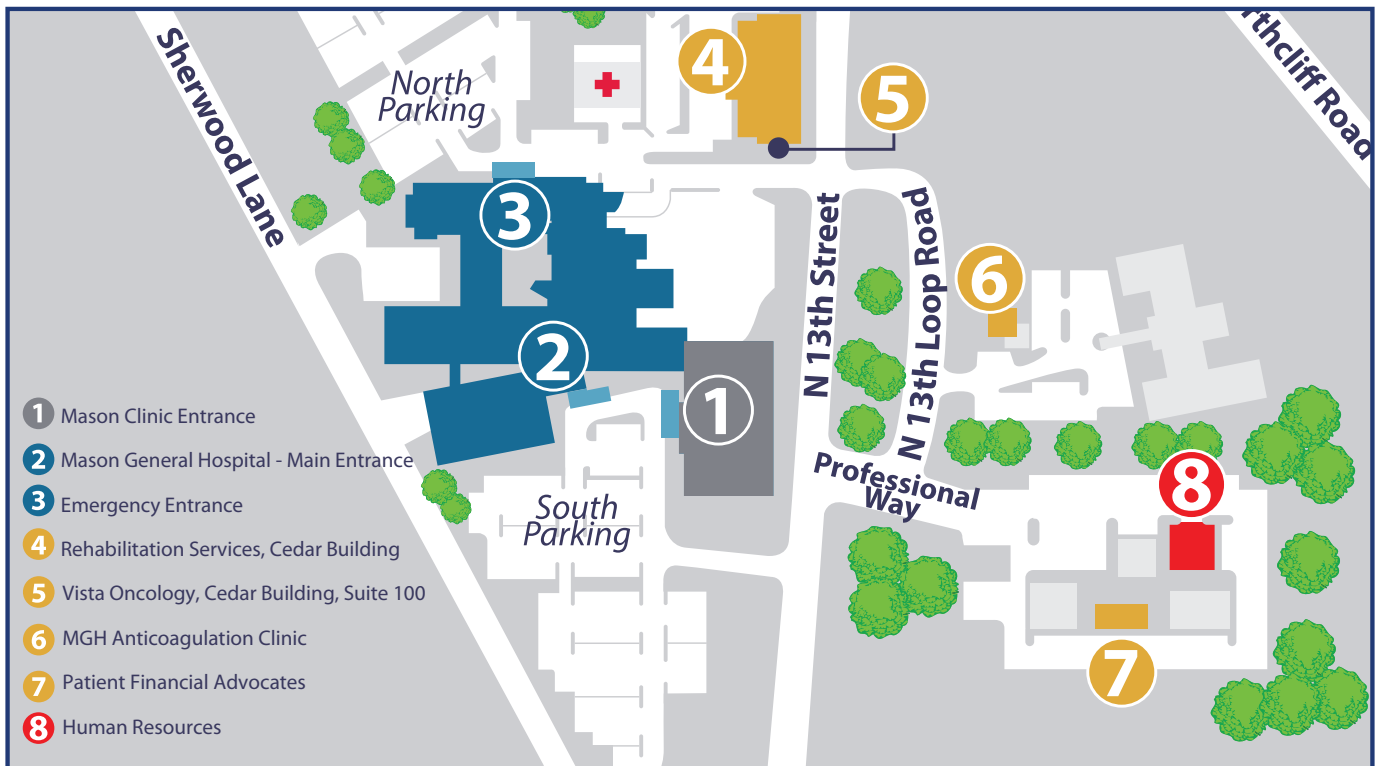

# Human Resources Remodel & Relocation

Mason Health is undergoing a series of construction projects this summer in the lower level of Mason General Hospital. The Human Resources Department will be impacted.

## RELOCATIONS SCHEDULED FOR MONDAY, JUNE 23, 2025:

### Human Resources

- Human Resources will temporarily move into Building 237 at Professional Way in Shelton. (See No. 8 in Red Below).
- In March 2026, Human Resources will reopen with expanded space in the lower level of Mason General Hospital.